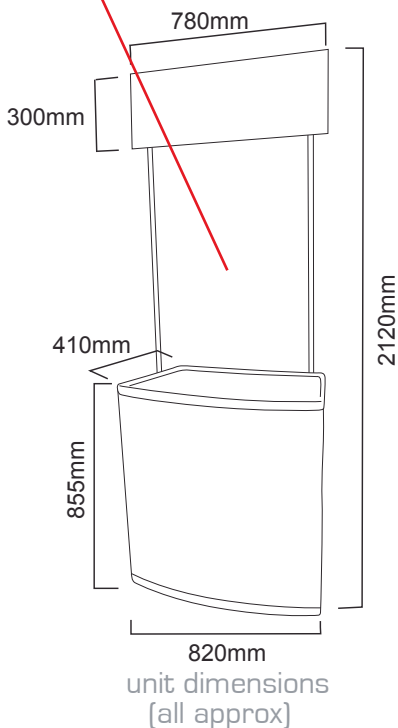

Promo Counter

- Lightweight plastic
- Packs flat
- Includes carry bag
- Rigid header
- Portable
- Re-usable

Spec Sheet

**THIS DIAGRAM SHOWS
HARDWARE DIMENSIONS
NOT ARTWORK DIMENSIONS**

Includes
Hardware & Graphics

Hardware	Width	Depth
Height	820mm	410mm

Weight
8.7 kg (inc. carry case)

If you are creating your own artwork:

Image resolution needs to be 150 - 300dpi
Colours need to be saved as CMYK
Accepted file formats to save the artwork in are: EPS, Vector, Tif, or high-resolution PDF