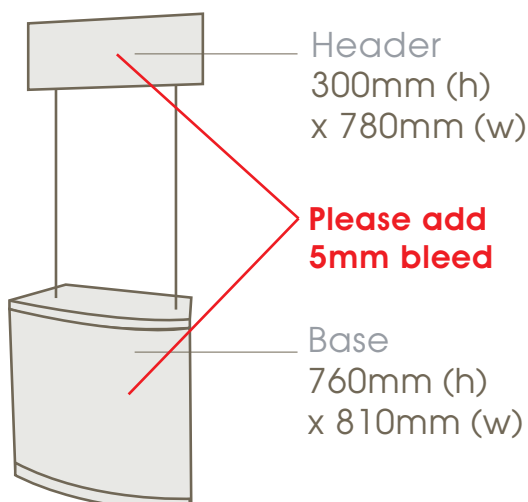

Artwork Details