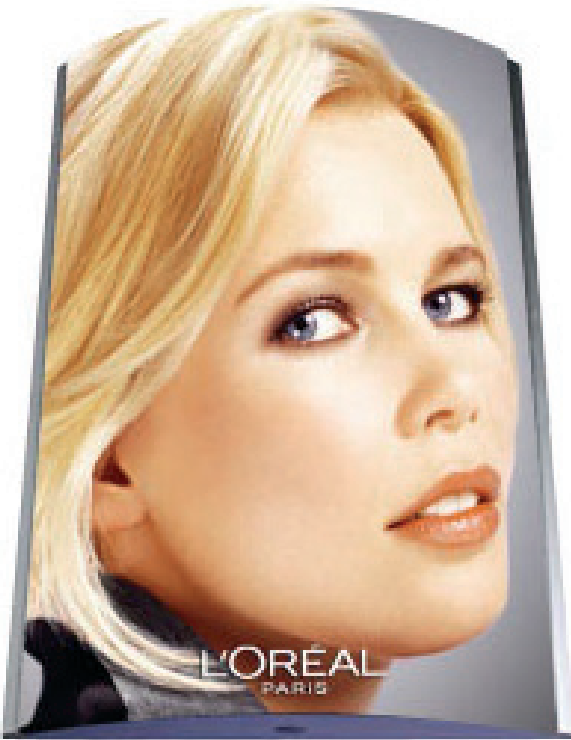

A1 Lightbox

- Wall mountable
- A1 size
- Single sided
- Stunning when lit
- Graphic included

Spec Sheet

Includes

A1 Lightbox Shell & A1 Durotran Graphic Complete with wall fixings, 20 watt TFL cool fluorescent tube & 1.5 m mains lead & plug.

Fluorescent tube life span of 5000 hours.

Height	Width	Depth
847mm	580mm	130mm

Weight
5.3 kg

If you are creating your own artwork:

Image resolution needs to be 150 - 300dpi
Colours need to be saved as CMYK