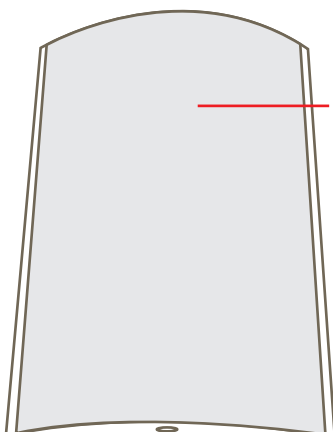

A1 Lightbox

- Wall mountable
- A1 size
- Single sided
- Stunning when lit
- Graphic included

Spec Sheet

Includes

A1 Lightbox Shell & A1 Durotran Graphic Complete with wall fixings, 20 watt TFL cool fluorescent tube & 1.5 m mains lead & plug.

Fluorescent tube life span of 5000 hours.

Height	Width	Depth
847mm	580mm	130mm

Weight
5.3 kg

If you are creating your own artwork:

Image resolution needs to be 150 - 300dpi
Colours need to be saved as CMYK

Our Promise

Upon sign off of artwork & payment, your goods will be dispatched within 5 working days

Artwork Details

Graphic Area
841 x 594mm

**Please add
5mm bleed**

Detail View