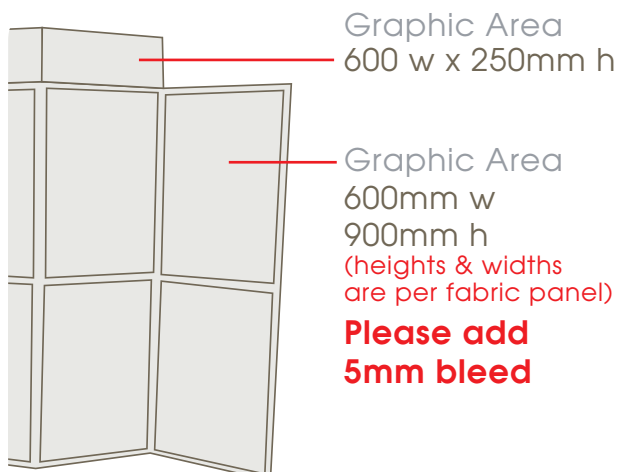

## Spec Sheet

Includes  
Panels, Graphics

Height 2100mm      Width 2480mm

Weight  
12.5kg approx

**If you are creating your own artwork:**  
Image resolution needs to be 150 - 300dpi  
Colours need to be saved as CMYK  
Accepted file formats to save the artwork in are: EPS, Vector, Tif, or high-resolution PDF

## Artwork Details

Graphic Area  
600 w x 250mm h

Graphic Area  
600mm w  
900mm h  
(heights & widths  
are per fabric panel)

**Please add  
5mm bleed**