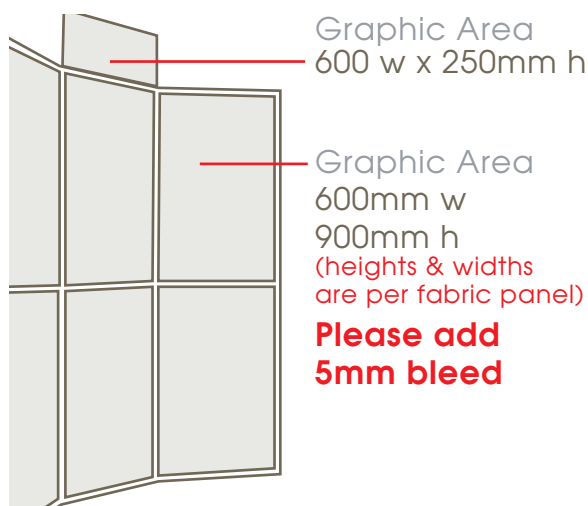

Artwork Details